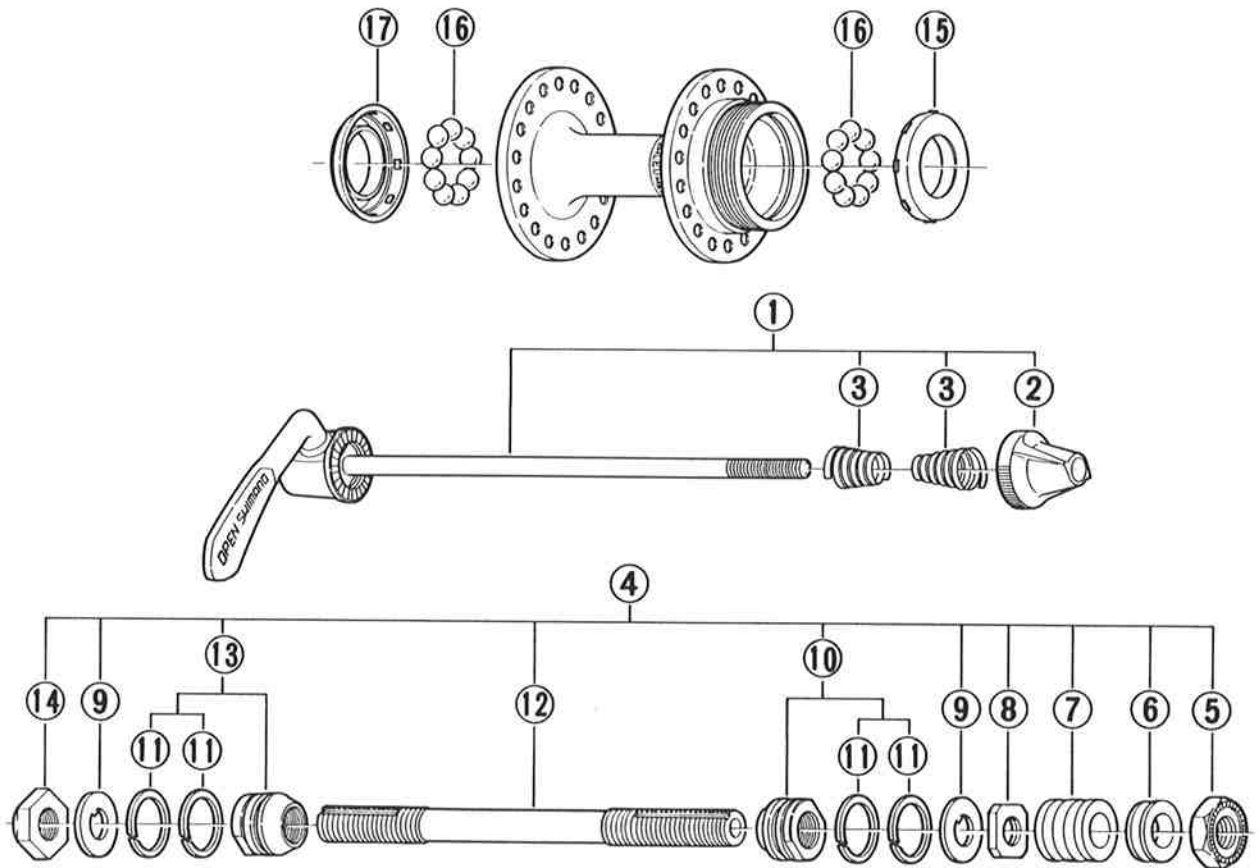

SHIMANO SALES CORPORATION
9530 Cozycroft Avenue, Chatsworth,
California 91311 Tel.(818)882-4411

You may photocopy this sheet and use it as an order form.

HB-6207-R Rear Hub SHIMANO 600EX

Over Lock Nut Dimension: 126mm(4-31/32")

ITEM NO.	PART NO.	DESCRIPTION	Q'TY
* 1	226 9801	Complete Quick Release 157mm(6-3/16")	
2	226 9811	Complete Hub Axle 137mm(5-13/32")	
3	220 0501-1	Right Hand Lock Nut 4.5mm	
4	243 1900	Axle Spacer 4.5mm	
5	243 1901	Axle Spacer 10.5mm	
6	200 0400-1	Right Hand Lock Nut	
7	241 0700-1	Key Washer 1.5mm	
8	226 9831	Right Hand Cone M10x13.1mm & Seal Ring	
9	299 0500	Seal Ring	
10	243 2001	Hub Axle 137mm(5-13/32")	
11	226 9832	Left Hand Cone M10x15.1mm & Seal Ring	
12	220 0502-1	Left Hand Lock Nut 3.5mm	
13	226 0300	Right Hand Dust Cap	
14		Stell Ball (1/4") 9pcs.	
*15	359 0820	Left Hand Dust Cap	

HB-6207-R Rear Hub SHIMANO 600EX

Over Lock Nut Dimension: 126mm

ITEM NO.	PART NO.	DESCRIPTION	Q'TY
1	3-226 9801	Complete Quick Release 157mm	
* 2	3-359 9400	Nut for Skewer	
3	231 1100	Volute Spring	
4	3-226 9811	Complete Hub Axle 137mm	
5	220 0501-1	Right Hand Lock Nut 4.5mm	
6	243 1900	Axle Spacer 4.5mm	
7	243 1901	Axle Spacer 10.5mm	
8	200 0400-1	Right Hand Lock Nut	
9	241 0700-1	Key Washer 1.5mm	
10	3-226 9831	Right Hand Cone M10x13.1mm & Seal Ring	
11	299 0500	Seal Ring	
12	243 2001	Hub Axle 137mm	
13	3-226 9832	Left Hand Cone M10x15.1mm & Seal Ring	
14	220 0502-1	Left Hand Lock Nut 3.5mm	
15	226 0300	Right Hand Dust Cap	
16	000 0131	Steel Ball (1/4")	
*17	359 0820	Left Hand Dust Cap	