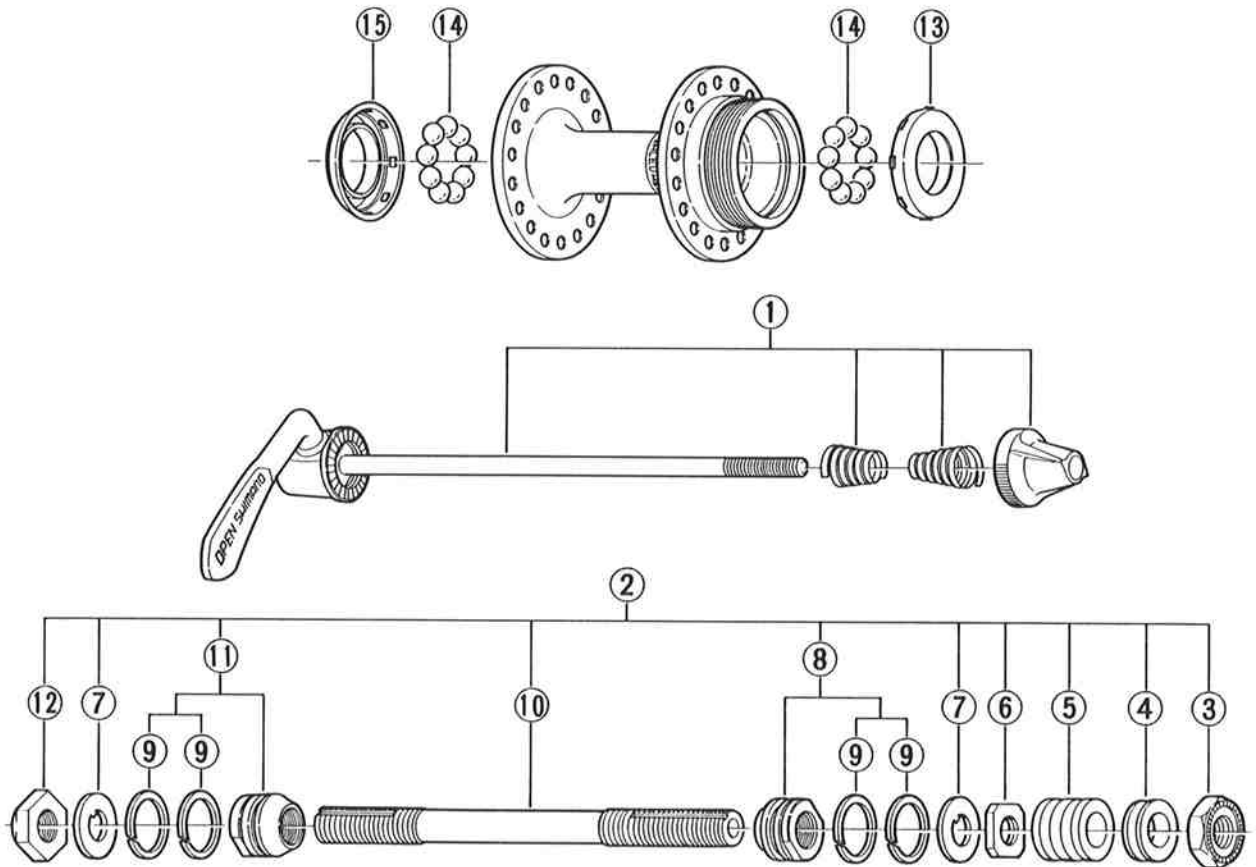

SHIMANO SALES CORPORATION
9530 Cozycroft Avenue, Chatsworth,
California 91311 Tel.(818)882-4411

You may photocopy this sheet and use it as an order form.

HB-6207-R Rear Hub SHIMANO 600EX

Over Lock Nut Dimension: 126mm(4-31/32")

ITEM NO.	PART NO.	DESCRIPTION	Q'TY
* 1	226 9801	Complete Quick Release 157mm(6-3/16")	
2	226 9811	Complete Hub Axle 137mm(5-13/32")	
3	220 0501-1	Right Hand Lock Nut 4.5mm	
4	243 1900	Axle Spacer 4.5mm	
5	243 1901	Axle Spacer 10.5mm	
6	200 0400-1	Right Hand Lock Nut	
7	241 0700-1	Key Washer 1.5mm	
8	226 9831	Right Hand Cone M10x13.1mm & Seal Ring	
9	299 0500	Seal Ring	
10	243 2001	Hub Axle 137mm(5-13/32")	
11	226 9832	Left Hand Cone M10x15.1mm & Seal Ring	
12	220 0502-1	Left Hand Lock Nut 3.5mm	
13	226 0300	Right Hand Dust Cap	
14		Stell Ball (1/4") 9pcs.	
*15	359 0820	Left Hand Dust Cap	

HB-6207-R Rear Hub SHIMANO 600EX

Over Lock Nut Dimension: 126mm

ITEM NO.	PART NO.	DESCRIPTION	Q'TY
1	3-226 9801	Complete Quick Release 157mm	
* 2	3-359 9400	Nut for Skewer	
3	231 1100	Volute Spring	
4	3-226 9811	Complete Hub Axle 137mm	
5	220 0501-1	Right Hand Lock Nut 4.5mm	
6	243 1900	Axle Spacer 4.5mm	
7	243 1901	Axle Spacer 10.5mm	
8	200 0400-1	Right Hand Lock Nut	
9	241 0700-1	Key Washer 1.5mm	
10	3-226 9831	Right Hand Cone M10x13.1mm & Seal Ring	
11	299 0500	Seal Ring	
12	243 2001	Hub Axle 137mm	
13	3-226 9832	Left Hand Cone M10x15.1mm & Seal Ring	
14	220 0502-1	Left Hand Lock Nut 3.5mm	
15	226 0300	Right Hand Dust Cap	
16	000 0131	Steel Ball (1/4")	
*17	359 0820	Left Hand Dust Cap	