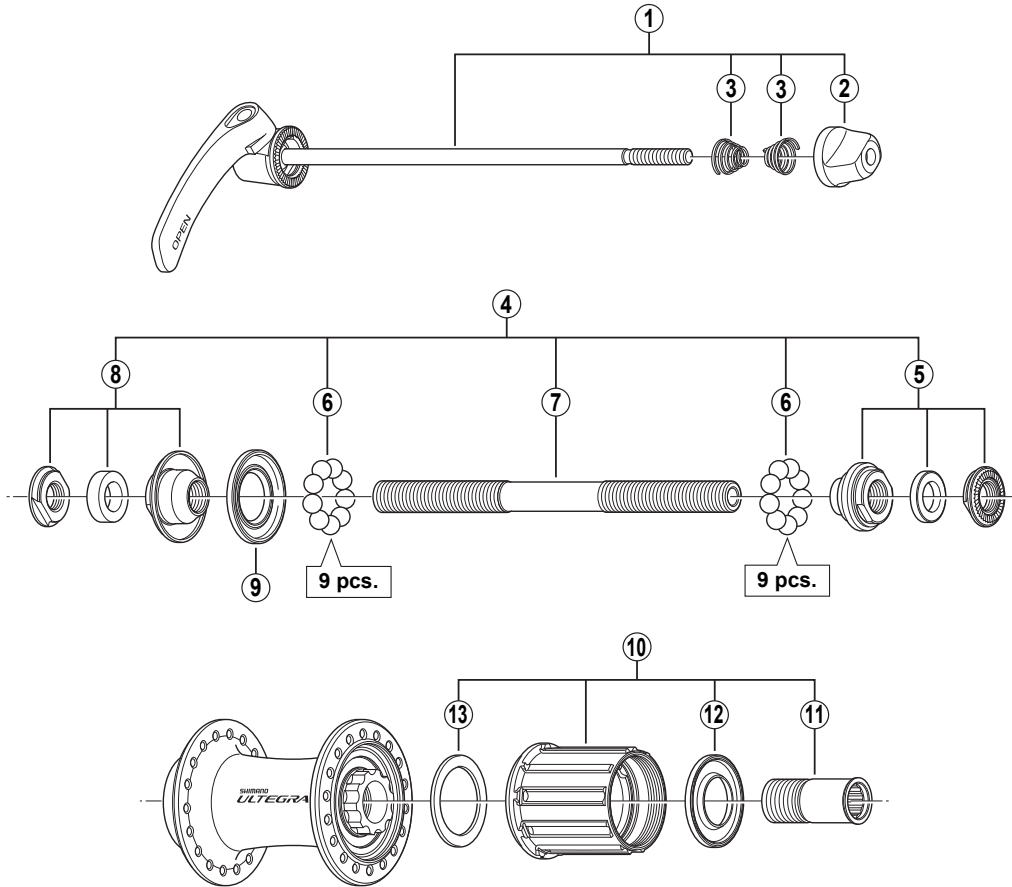

ULTEGRA Freehub FH-6700 8/9/10-Speed

• Over Lock Nut Dimension: 130 mm (5-1/8")

ITEM NO.	SHIMANO CODE NO.	DESCRIPTION	INTERCHANGEABILITY	
			FH-6600	FH-5600
1	Y-3DV98010	Complete Quick Release 163 mm (6-13/32")		
2	Y-23W91100	Quick Release Nut	A	A
3	Y-231 11000	Volute Spring	A	A
4	Y-3DV98020	Complete Hub Axle 141 mm (5-9/16")		
5	Y-3DV98030	Right Hand Lock Nut Unit		
6	Y-000 91310	Steel Ball (1/4") 18 pcs.	A	A
7	Y-360 19109	Hub Axle M10 x 141 mm (5-9/16")		
8	Y-3DV98040	Left Hand Lock Nut Unit		
9	Y-3CR09000	Left Hand Seal Ring		
10	Y-3DV98060	Complete Freewheel Body		
11	Y-359 04000	Body Fixing Bolt	A	
12	Y-3CR08100	Right Hand Seal Ring		
13	Y-375 04000	Freewheel Body Washer	A	A

A: Same parts.

B: Parts are usable, but differ in materials, appearance, finish, size, etc.

Absence of mark indicates non-interchangeability.

0903-2932

Specifications are subject to change without notice.