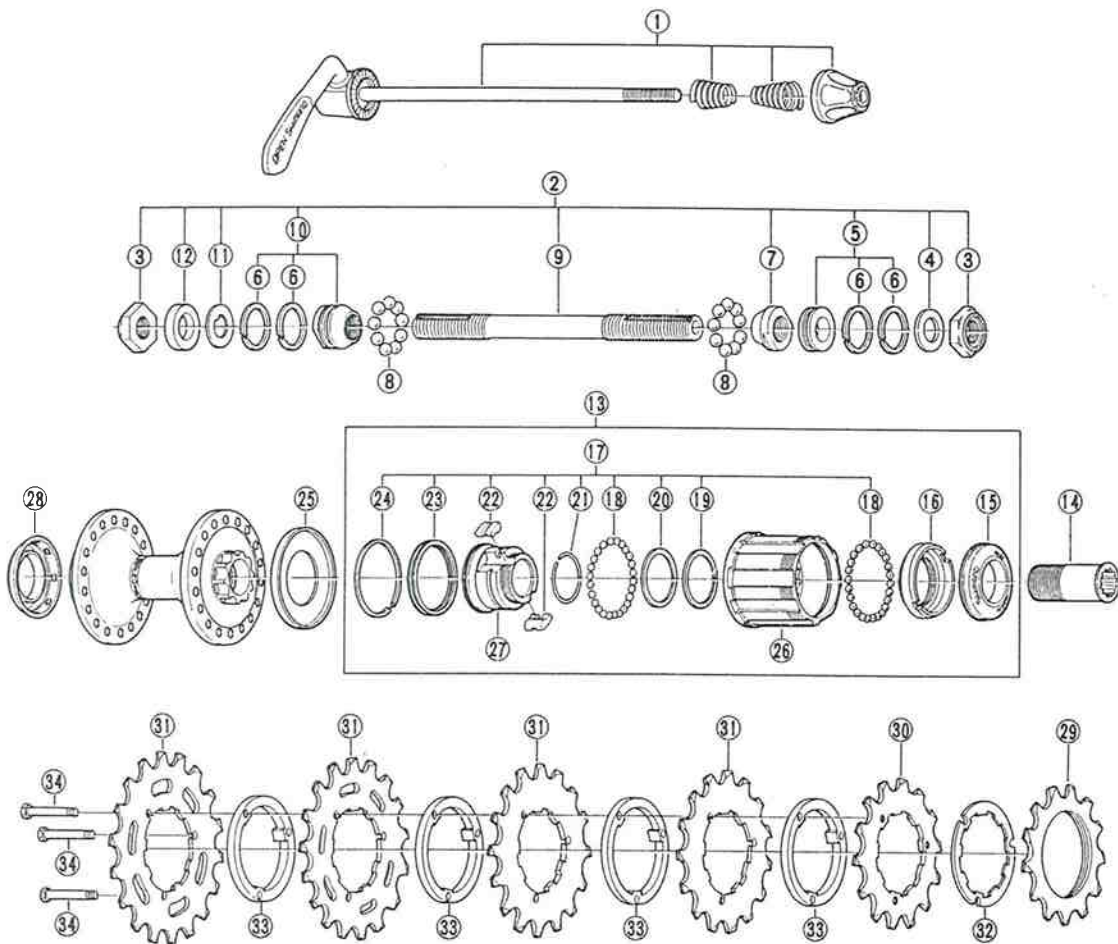

Printed in Japan 8411-E605A

発行 59.11.16

You may photocopy this sheet and use it as an order form.

Model FH-6207-6

Freehub
NEW SHIMANO 600EX / 6-Speed

Over Lock Nut Dimension: 126mm(4-31/32")

ITEM NO.	PART NO.	DESCRIPTION	Q'TY
1	226 9801	Complete Quick Release 157mm(6-3/16")	
2	359 9812	Complete Hub Axle 137mm(5-13/32")	
3	220 0502-1	Lock Nut 3.5mm	
4	220 0430	Washer 0.5mm	
5	359 9838	Right Hand Axle Spacer 5.5mm & Seal Ring	
6	299 0500	Seal Ring	
7	220 0850	Right Hand Cone M10x9mm	
8		Steel Ball (1/4")	
9	243 2001	Hub Axle 137mm(5-13/32")	
10	226 9831	Left Hand Cone M10x13mm & Seal Ring	
11	241 0700-1	Key Washer 1.5mm	
12	241 1100	Axle Spacer 5.5mm	
13	359 9822	Complete Freewheel Body	
14	359 0400	Freewheel Body Fixing Bolt	
15	359 0600	Right Hand Dust Cap	
16	357 5301	Body Fixing Race	
17	359 9831	Freewheel Small Parts	
18	000 0111	Steel Ball (1/8")	
19	357 5500	Adjusting Washer 0.05mm	
	357 5501	Adjusting Washer 0.10mm	
	357 5502	Adjusting Washer 0.17mm	
	357 5503	Adjusting Washer 0.30mm	
20	357 5400	Spacer 1.0mm	
21	357 5600-1	Pawl Spring	
22	256 0700	Pawl	
23	359 0700	Inner Dust Cap	
24	359 0900	Inner Seal Ring	
25	359 0500	Freewheel Body Dust Cap	
26	357 5205	Outer Body	
27	359 0100	Inner Body	
28	359 0800	Left Hand Dust Cap	
*29	357 1210	Sprocket Wheel 12T (Black)	
	357 1312	Sprocket Wheel 13T (Black)	
	357 1412	Sprocket Wheel 14T (Black)	
	357 1512	Sprocket Wheel 15T (Black)	
*30	357 1420-1	Sprocket Wheel 14T (Black)	
	357 1520-1	Sprocket Wheel 15T (Black)	
	357 1620-1	Sprocket Wheel 16T (Black)	
	357 1720-1	Sprocket Wheel 17T (Black)	
	357 1820-1	Sprocket Wheel 18T (Black)	
	357 1932	Sprocket Wheel 19T (Black)	
	357 1632	Sprocket Wheel 16T (Black)	
	357 1732	Sprocket Wheel 17T (Black)	
	357 1832	Sprocket Wheel 18T (Black)	
	357 1932	Sprocket Wheel 19T (Black)	
	357 2032	Sprocket Wheel 20T (Black)	
*31	357 2132-1	Sprocket Wheel 21T (Black)	
	357 2232-1	Sprocket Wheel 22T (Black)	
	357 2332-1	Sprocket Wheel 23T (Black)	
	357 2432-1	Sprocket Wheel 24T (Black)	
	357 2532-1	Sprocket Wheel 26T (Black)	
	357 2832-1	Sprocket Wheel 28T (Black)	
	357 3032-1	Sprocket Wheel 30T (Black)	
	357 3232-1	Sprocket Wheel 32T (Black)	
	357 3432-1	Sprocket Wheel 34T (Black)	
32	357 5800	Sprocket Spacer A	
33	357 5900	Sprocket Spacer B	
34	357 6001	Sprocket Fixing Bolt	